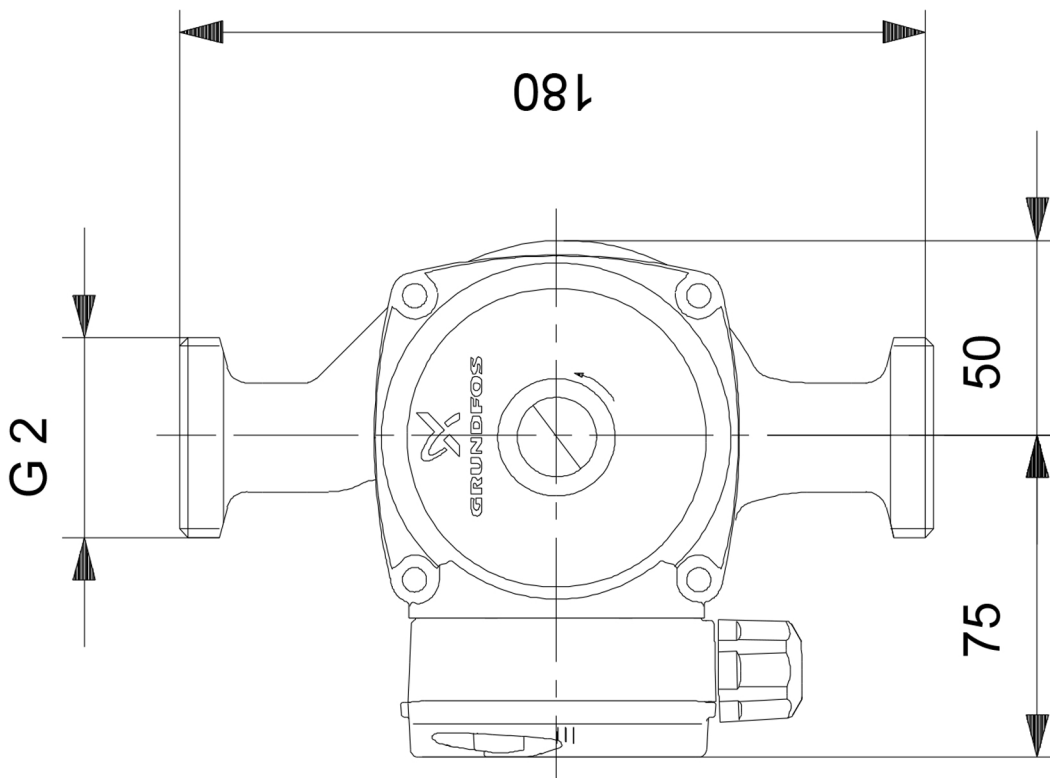

98368440 UPS 32-60 180 50 Hz

Note! All units are in [mm] unless others are stated.
Disclaimer: This simplified dimensional drawing does not show all details.