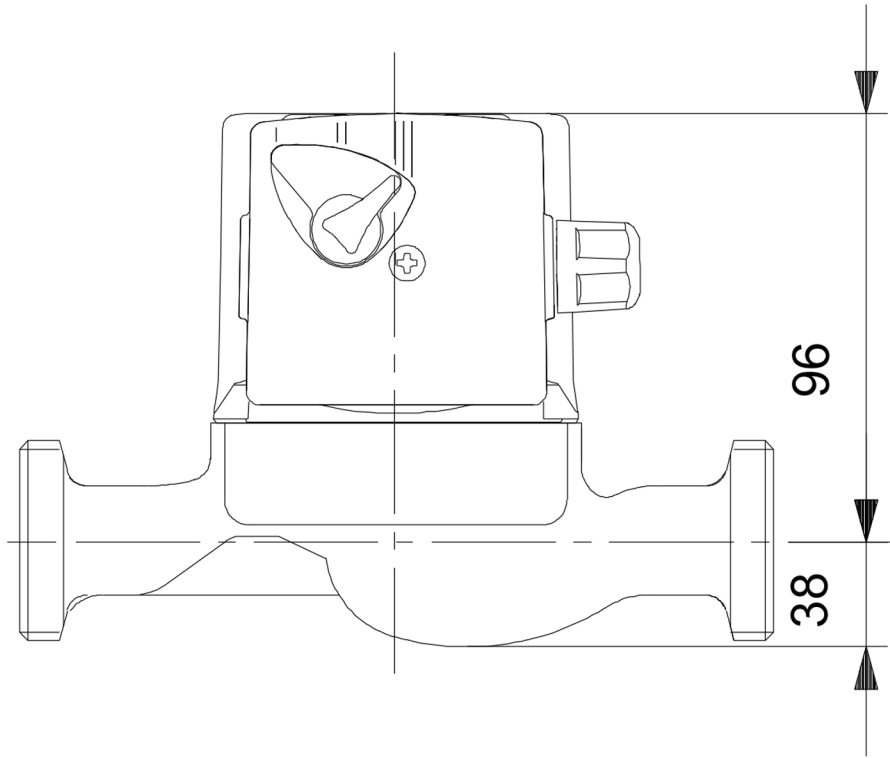

98368440 UPS 32-60 180 50 Hz

Note! All units are in [mm] unless others are stated.
Disclaimer: This simplified dimensional drawing does not show all details.